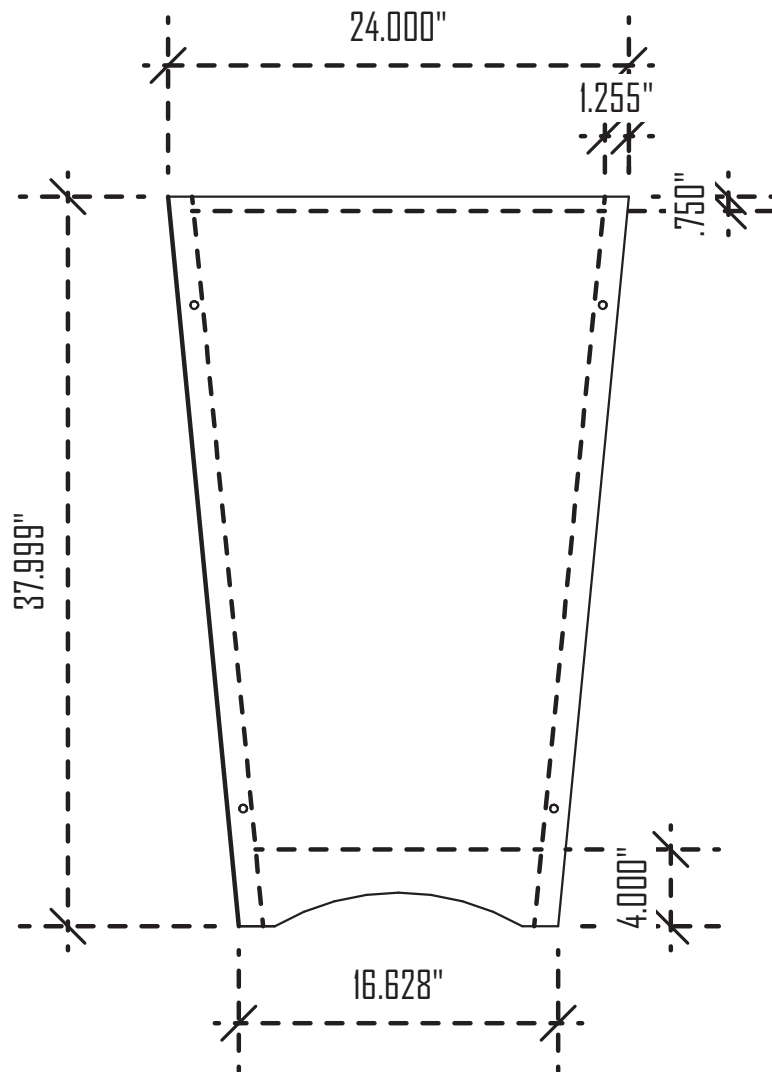

NOTE: Graphic files must be @ 150 dpi finished Size. DO NOT send Flattened Files. Production can not manipulate the content, proportion or color of these files.

Internal dotted lines represent approximate inside dimensions of side panels, floor, and counter edge.