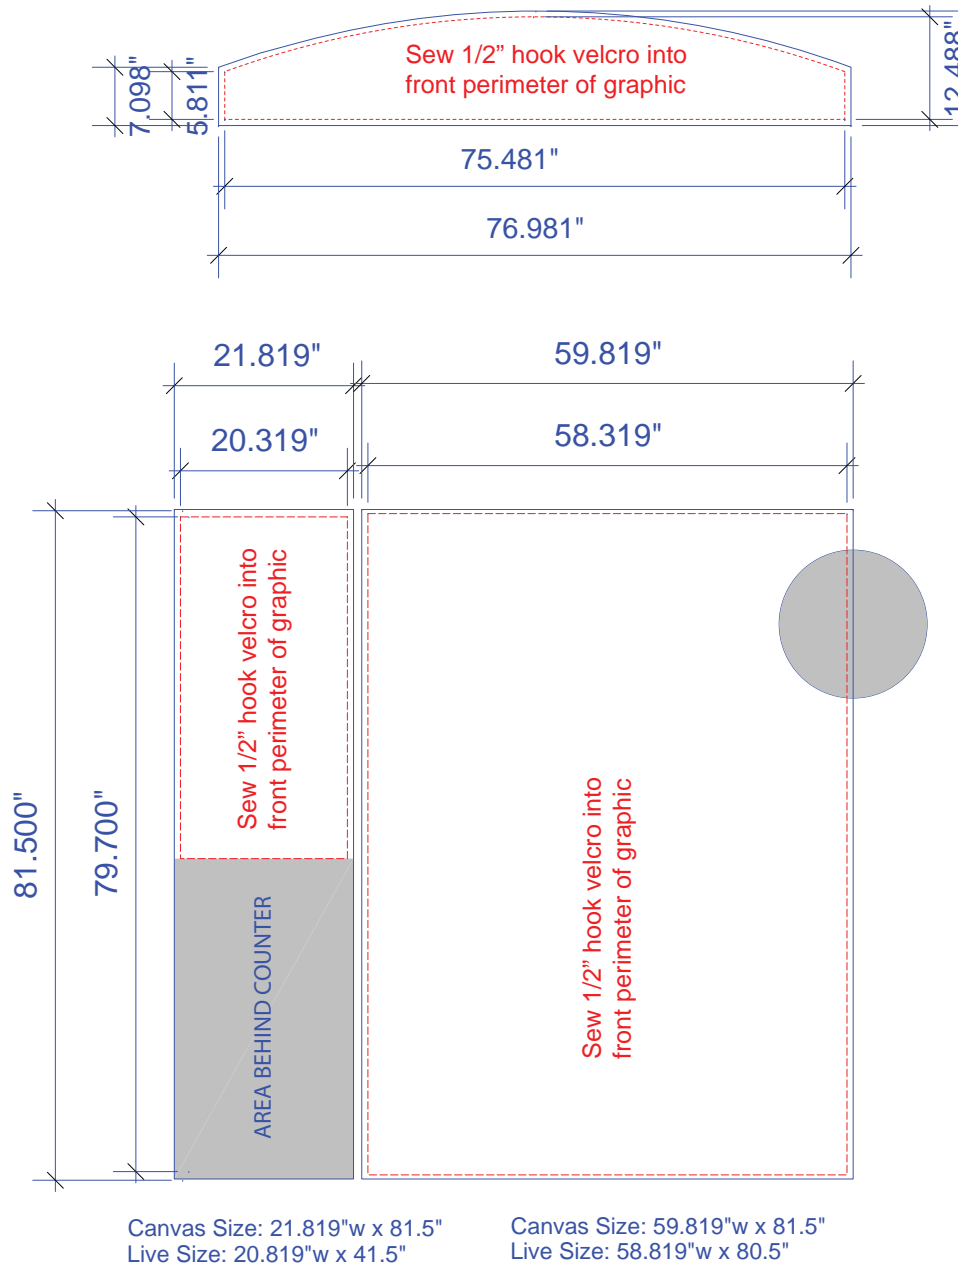

Add 2" Bleed to All Graphics

NOTE: These dimensions are for graphic layout purposes. Graphic needs to be cut and test fitted to frame.

NOTE: Graphic files must be @ 150 dpi Finished Size. DO NOT send Flattened Files. Production can not manipulate the content, proportion or color of these files.

Live area inside dotted lines

Free standing Pedestal
1/16" Sintra

Backwall Pedestal door infill
1/16" Sintra

Canvas Size: $23.1875''$ w x $34.917''$ h
Live Size: $22.6875''$ w x $34.417''$ h

Canvas Size: $22.6875''$ w x $32.125''$ h
Live Size $22.1875''$ w x $31.625''$ h