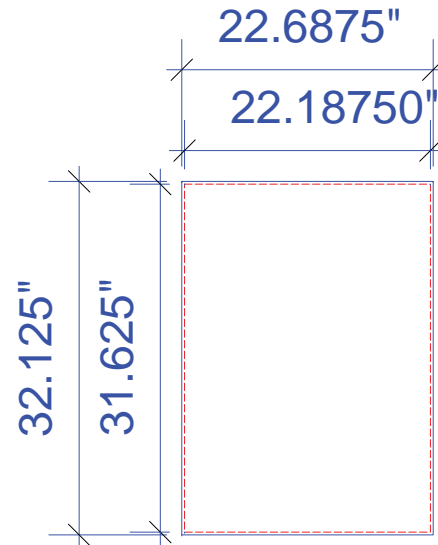

Add 2" Bleed to All Graphics

NOTE: These dimensions are for graphic layout purposes. Graphic needs to be cut and test fitted to frame.

NOTE: Graphic files must be @ 150 dpi Finished Size. DO NOT send Flattened Files. Production can not manipulate the content, proportion or color of these files.

Live area inside dotted lines

Free standing Pedestal
1/16" Sintra

Backwall Pedestal door infill
1/16" Sintra

Canvas Size: $23.1875''$ w x $34.917''$ h
Live Size: $22.6875''$ w x $34.417''$ h

Canvas Size: $22.6875''$ w x $32.125''$ h
Live Size $22.1875''$ w x $31.625''$ h