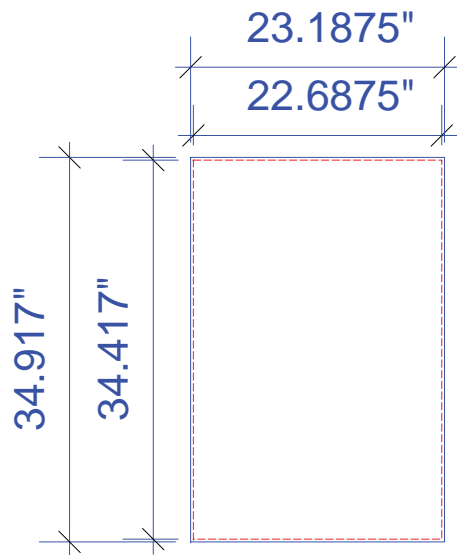

Add 2" Bleed to All Graphics

NOTE: These dimensions are for graphic layout purposes. Graphic needs to be cut and test fitted to frame.

NOTE: Graphic files must be @ 150 dpi Finished Size. DO NOT send Flattened Files. Production can not manipulate the content, proportion or color of these files.

Live area inside dotted lines

Free standing Pedestal
1/16" Sintra

Backwall Pedestal door infill
1/16" Sintra

Canvas Size: $23.1875''$ w x $34.917''$ h
Live Size: $22.6875''$ w x $34.417''$ h

Canvas Size: $22.6875''$ w x $32.125''$ h
Live Size $22.1875''$ w x $31.625''$ h