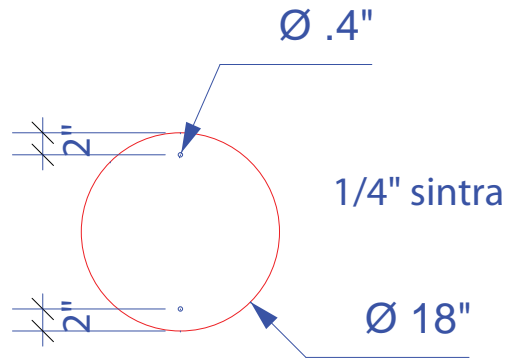

Add 2" Bleed to All Graphics

NOTE: These dimensions are for graphic layout purposes. Graphic needs to be cut and test fitted to frame.

NOTE: Graphic files must be @ 150 dpi Finished Size. DO NOT send Flattened Files. Production can not manipulate the content, proportion or color of these files.

Live area inside dotted lines

Free standing Pedestal
1/16" Sintra

Backwall Pedestal door infill
1/16" Sintra

Canvas Size: $23.1875''$ w x $34.917''$ h
Live Size: $22.6875''$ w x $34.417''$ h

Canvas Size: $22.6875''$ w x $32.125''$ h
Live Size $22.1875''$ w x $31.625''$ h