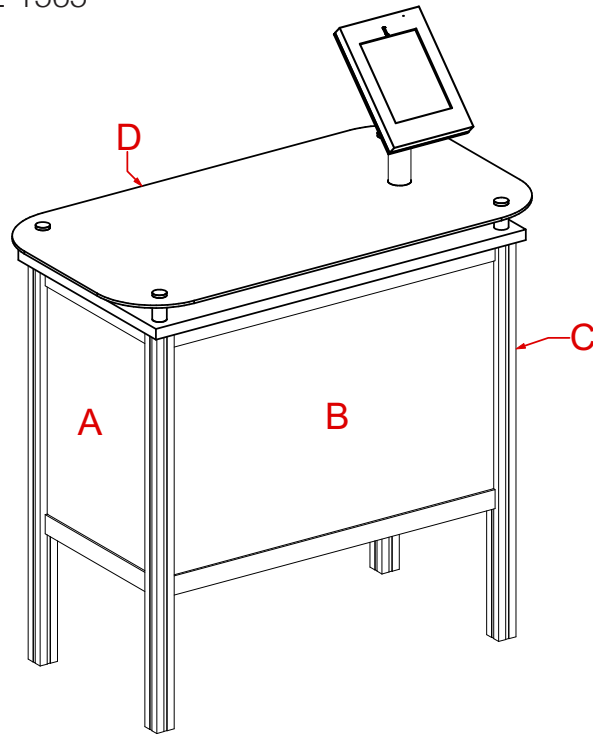

****NOTE:** Test frames may be required for guaranteed fitting of graphics**

****NOTE:** Graphic files must be @ 150 dpi Finished Size.
DO NOT send Flattened Files. Production cannot manipulate
the content, proportion, or color of these files.

.125" SINTRA INFILLS
LIVE / VIEWABLE AREA IN RED
PANEL SIZE IN BLACK